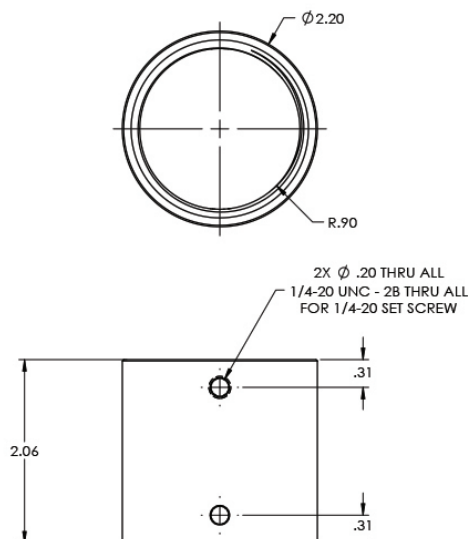

CG-150NPS-PC

1-1/2 THREADED PIPE COUPLER

PIPE & ATTACHMENTS

The CG-150NPS-CP tube adapter gives installers the option of coupling and securing two 1-1/2 inch Schedule 40 NPS threaded pipes together.

Star Grid[®]
Compatible Component

KEY FEATURES:

- ▶ Couples 1-1/2 inch Schedule 40 Pipe

OPTIONAL ACCESSORIES:

- ▶ Pipe-1.5-Series

SPECIFICATIONS:

Material: Steel

Finish: Powder Coat

Color: Black

WLL: 368 lb / 167.3 Kg.

Design Factor: 7:1

PACKAGE CONTENTS:

1pc 1.5" Pipe Coupler

Rated for indoor use.

DIMENSIONS:

Adaptive Technologies Group
1635 E. Burnett Street | Signal Hill, CA 90755 USA
Ph: 562.424.1100 | Fax: 562.424.3520
www.adaptivetechgroup.com