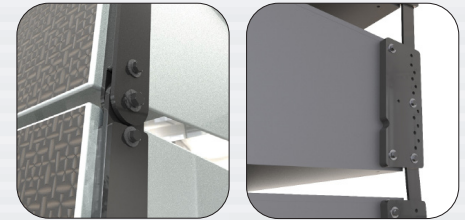

## RS-VLA-i-301-SK STRAP KIT

Assemble JBL's VLA301i line array loudspeakers for desired coverage in the horizontal orientation, up to 8 cabinets in a row using Adaptive's adjustable interconnecting Strap Kits.

This relatively easy-to-assemble rigging kit comes with two pivoting connector straps that secure to the fly points of the front of the VLA301i speaker cabinets, which interlock into the front straps of the cabinet above and below it.

Two adjustable rear Strap Kits secure to the rear fly points of the speaker which allows the speaker cabinet to interlock with speakers above and below into their desired angles, from tight-pack out to 6 degrees in 1/2° degree increments.

Front Strap

Rear Strap

These Strap kits connect to the front and rear receptacles of the Top Grid, which provides a safe cluster rigging structure while allowing the entire cluster to be tilted up or down for precise sound coverage.