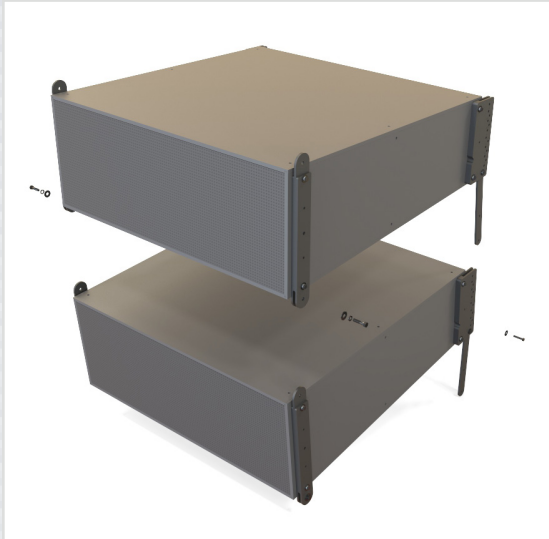

## RS-VLA-i-301-SK STRAP KIT

Assemble JBL's VLA301i line array loudspeakers for desired coverage in the horizontal orientation, up to 8 cabinets in a row using Adaptive's adjustable interconnecting Strap Kits.

This relatively easy-to-assemble rigging kit comes with two pivoting connector straps that secure to the fly points of the front of the VLA301i speaker cabinets, which interlock into the front straps of the cabinet above and below it.

Two adjustable rear Strap Kits secure to the rear fly points of the speaker which allows the speaker cabinet to interlock with speakers above and below into their desired angles, from tight-pack out to 6 degrees in 1/2° degree increments.

Front Strap

Rear Strap

These Strap kits connect to the front and rear receptacles of the Top Grid, which provides a safe cluster rigging structure while allowing the entire cluster to be tilted up or down for precise sound coverage.