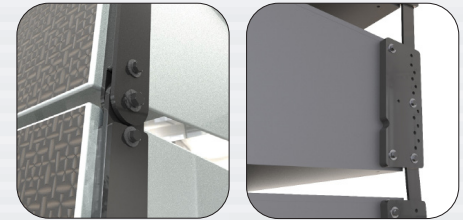

STRAP KIT RS-VLA-i-601-SK

3200 lb. WLL

FRONT AND REAR ADJUSTABLE SPEAKER STRAP KIT

RIGGING SYSTEM

RS-VLA-i-601-SK STRAP KIT

Assemble JBL's VLA601i line array loudspeakers for desired coverage in the horizontal orientation, up to 10 cabinets in a row using Adaptive's adjustable interconnecting Strap Kits.

This relatively easy-to-assemble rigging kit comes with two pivoting connector straps that secure to the fly points of the front of the VLA601i speaker cabinets, which interlock into the front straps of the cabinet above and below it.

Two adjustable rear Strap Kits secure to the rear fly points of the speaker which allows the speaker cabinet to interlock with speakers above and below into their desired angles, from tight-pack out to 8 degrees and in 1° and 1/2° degree increments up to 4.5°.

Front Strap

Rear Strap

These Strap kits connect to the front and rear receptacles of the Top Grid, which provides a safe cluster rigging structure while allowing the entire cluster to be tilted up or down for precise sound coverage.