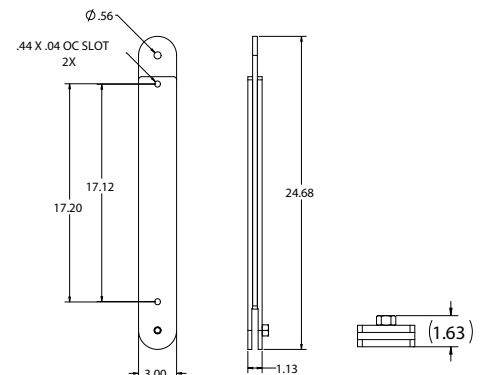

SPECIFICATIONS:

Materials: Structural steel
Finish: Powder coat
Color: Black
Tilt Angle: 0-8° degrees
WLL: 3200 lb / 1455 Kg
Design Factor: 5:1

PACKAGE CONTENTS:

2 pcs. Front Straps and hardware
2 pcs. Rear Straps and hardware
2 pcs. Rear links and hardware

Rear Strap

Front View

Side View

End View

Front Strap

Front View

Side View

End View