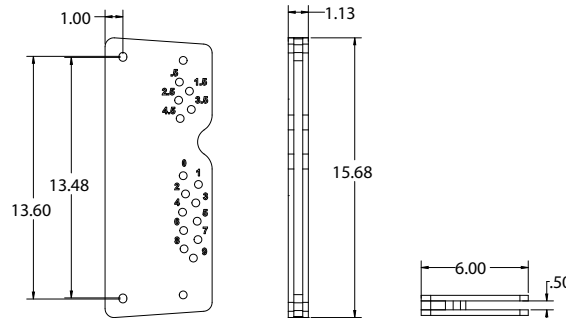

SPECIFICATIONS:

Materials: Structural steel
Finish: Powder coat
Color: Black
Tilt Angle: 0-8° degrees
WLL: 3200 lb / 1455 Kg
Design Factor: 5:1

PACKAGE CONTENTS:

2 pcs. Front Straps and hardware
2 pcs. Rear Straps and hardware
2 pcs. Rear links and hardware

Rear Strap

Front View

Side View

End View

Front Strap

Front View

Side View

End View