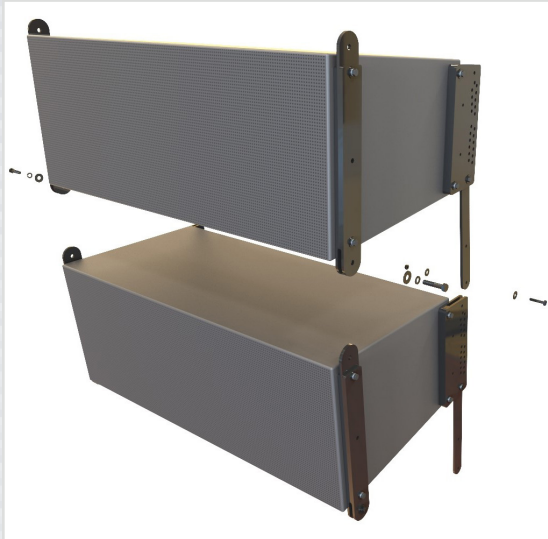

STRAP KIT RS-VLA-i-601-SK

3200 lb. WLL

FRONT AND REAR ADJUSTABLE SPEAKER STRAP KIT

RIGGING SYSTEM

RS-VLA-i-601-SK STRAP KIT

Assemble JBL's VLA601i line array loudspeakers for desired coverage in the horizontal orientation, up to 10 cabinets in a row using Adaptive's adjustable interconnecting Strap Kits.

This relatively easy-to-assemble rigging kit comes with two pivoting connector straps that secure to the fly points of the front of the VLA601i speaker cabinets, which interlock into the front straps of the cabinet above and below it.

Two adjustable rear Strap Kits secure to the rear fly points of the speaker which allows the speaker cabinet to interlock with speakers above and below into their desired angles, from tight-pack out to 8 degrees and in 1° and 1/2° degree increments up to 4.5°.

Front Strap

Rear Strap

These Strap kits connect to the front and rear receptacles of the Top Grid, which provides a safe cluster rigging structure while allowing the entire cluster to be tilted up or down for precise sound coverage.