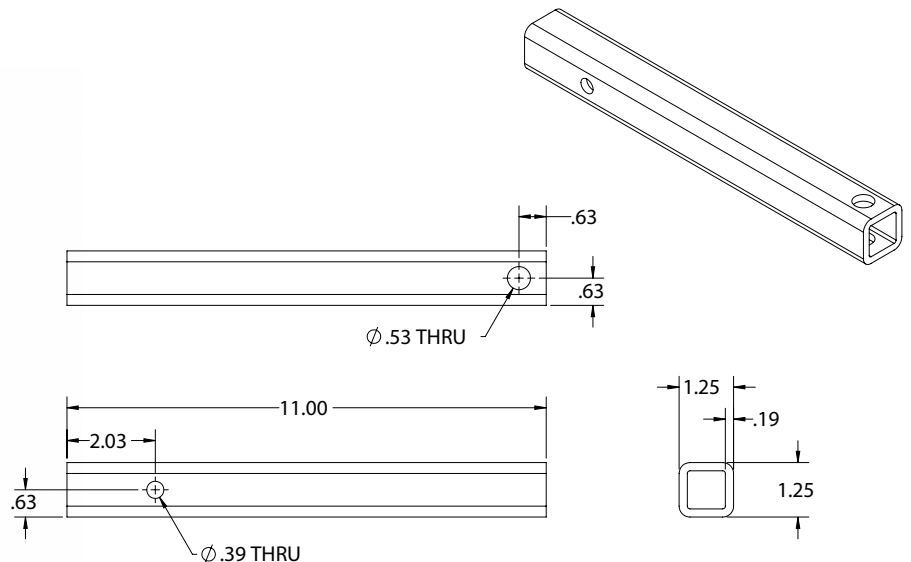

MM-120-11ARM Extension for MM-120

Adaptive Technologies Group
1635 E. Burnett Street | Signal Hill, CA 90755 USA
Ph: 562.424.1100 | Fax: 562.424.3520
www.adaptivetechologiesgroup.com

ALWAYS INSTALL SAFETY CABLES

WARNING: Mounting and/or suspension of equipment requires experienced professionals. Improperly installed equipment can result in property damage, personal injury and/or liability to the installing contractor.