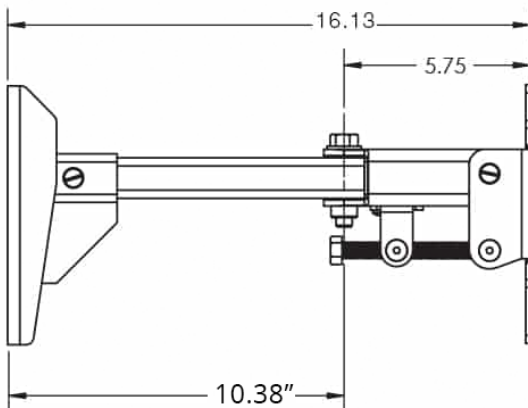

MM-120-11ARM Extension for MM-120

Adaptive Technologies Group
1635 E. Burnett Street | Signal Hill, CA 90755 USA
Ph: 562.424.1100 | Fax: 562.424.3520
www.adaptivetechologiesgroup.com

ALWAYS INSTALL SAFETY CABLES

WARNING: Mounting and/or suspension of equipment requires experienced professionals. Improperly installed equipment can result in property damage, personal injury and/or liability to the installing contractor.