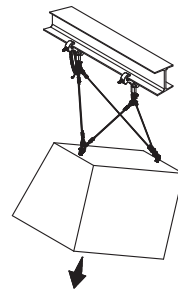

The Steerables® Tilt Cable Kit provides a simple method of suspending and aiming loudspeakers, offering unprecedented ease of installation and aiming. Loudspeakers and other objects can be suspended to the top of the cabinet to achieve just slight down tilt angles or be suspended from the back of the cabinet to achieve a steeper down tilt angle (See illustrations below).

*Clutch lock design factor = 5:1

** 4-Point suspension requires additional pair of fixed length cables

WLL = Working Load Limit

PACKAGE CONTENTS & WORKING LOAD:

QTY.	DESCRIPTION	WLL (lbs/Kg)
2 pcs	3/16" dia. Fixed Cable	420/191
1 pc	1/8" dia. Pull back cable	200/91
5 pcs	3/8" Quick Links	2200/1000
1 pc	Clutch lock assembly	220/100*
1 pc	Pulley assembly	210/95
1 pc	Thread Lock	.5 ml

DIMENSIONS:

Top Attachment
Approx. 0°-15°

Shallow Angles

Top and Back Attachment
Approx. 15°-45°

Medium Angles

Back Attachment
Approx. 45°-90°

Steep Angles

2-Point Suspension