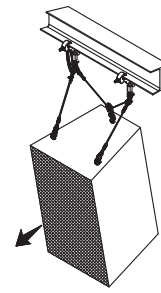

The Steerables® Tilt Cable Kit provides a simple method of suspending and aiming loudspeakers, offering unprecedented ease of installation and aiming. Loudspeakers and other objects can be suspended to the top of the cabinet to achieve just slight down tilt angles or be suspended from the back of the cabinet to achieve a steeper down tilt angle (See illustrations below).

*Clutch lock design factor = 5:1

** 4-Point suspension requires additional pair of fixed length cables

WLL = Working Load Limit

PACKAGE CONTENTS & WORKING LOAD:

QTY.	DESCRIPTION	WLL (lbs/Kg)
2 pcs	3/16" dia. Fixed Cable	420/191
1 pc	1/8" dia. Pull back cable	200/91
5 pcs	3/8" Quick Links	2200/1000
1 pc	Clutch lock assembly	220/100*
1 pc	Pulley assembly	210/95
1 pc	Thread Lock	.5 ml

DIMENSIONS:

Top Attachment
Approx. 0°-15°

Shallow Angles

Top and Back Attachment
Approx. 15°-45°

Medium Angles

Back Attachment
Approx. 45°-90°

Steep Angles

2-Point Suspension