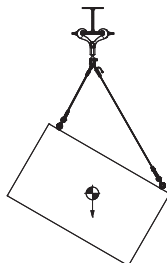

*Clutch lock design factor = 5:1

** 4-Point suspension requires additional pair of fixed length cables

WLL = Working Load Limit

PACKAGE CONTENTS & WORKING LOAD:

QTY.	DESCRIPTION	WLL (lbs/Kg)
2 pcs	3/16" dia. Fixed Cable	420/191
1 pc	1/8" dia. Pull back cable	200/91
5 pcs	3/8" Quick Links	2200/1000
1 pc	Clutch lock assembly	220/100*
1 pc	Pulley assembly	210/95
1 pc	Thread Lock	.5 ml

DIMENSIONS:

Top Attachment
Approx. 0°-15°

Shallow Angles

Top and Back Attachment
Approx. 15°-45°

Medium Angles

Back Attachment
Approx. 45°-90°

Steep Angles

2-Point Suspension