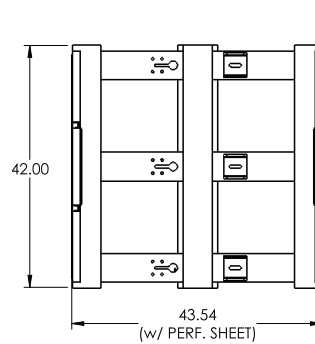

PM-R6

OUTDOOR
R6 -Model Specific

COMMUNITY BASSHORN POLE MOUNT

PoleStar®

FRONT VIEW

Adaptive Technologies Group
1635 E. Burnett Street | Signal Hill, CA 90755 USA
Ph: 562.424.1100 | Fax: 562.424.3520
www.adaptivetechnologiesgroup.com

ALWAYS INSTALL SAFETY CABLES

WARNING: Mounting and/or suspension of audio and video equipment requires experienced professionals. Improperly installed loudspeakers can result in property damage, personal injury and/or liability to the installing contractor.

Rated for outdoor use.