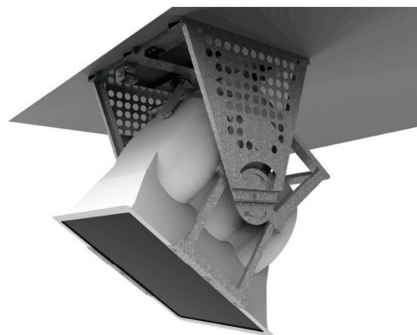

CUSTOM MOUNTING OPTIONS:

Adaptive Technologies Group

1635 E. Burnett Street | Signal Hill, CA 90755 USA
Ph: 562.424.1100 | Fax: 562.424.3520
www.adaptivetechgroup.com

ALWAYS INSTALL SAFETY CABLES

WARNING: Mounting and/or suspension of audio and video equipment requires experienced professionals. Improperly installed loudspeakers can result in property damage, personal injury and/or liability to the installing contractor.