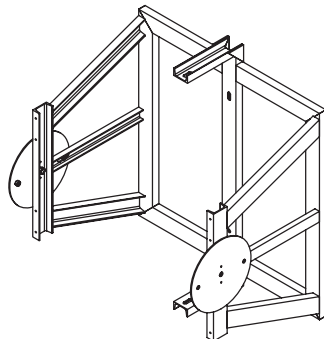

PM-R6

OUTDOOR
R6 -Model Specific

COMMUNITY BASSHORN POLE MOUNT

PoleStar®

Adaptive's ultra-rugged 2-piece speaker mount is designed to secure and aim Community Pro's oversized R6 stadium horn outdoors from walls, roof tops and light poles.

Place this long throw, wind-rated stadium horn almost anywhere. The mount's outer cage secures to structural walls, light poles measuring 10" diameter or more and even bolted to roof tops.

This versatile super-strong mounting design is produced from structural alloy steel then treated with a long lasting outdoor rated galvanized finish. Its 2-piece construction makes for an easy assembly and its components install quickly and efficiently.

PM-R6

OUTDOOR
R6 -Model Specific

COMMUNITY BASSHORN POLE MOUNT

PoleStar®

OUTER FRAME

FRONT VIEW

TOP VIEW

SIDE VIEW

INNER CAGE

TOP VIEW

FRONT VIEW

SIDE VIEW

Adaptive Technologies Group
1635 E. Burnett Street | Signal Hill, CA 90755 USA
Ph: 562.424.1100 | Fax: 562.424.3520
www.adaptivetechnologiesgroup.com

ALWAYS INSTALL SAFETY CABLES