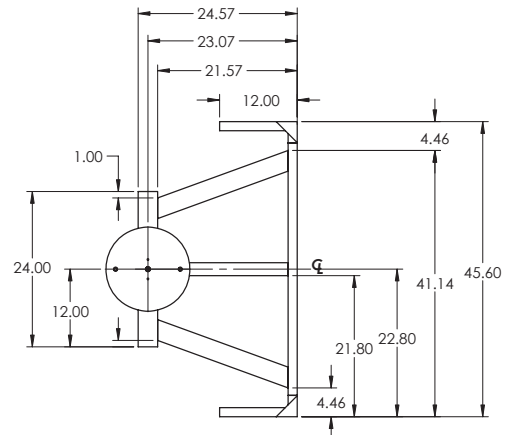

STANDARD FEATURES:

- ▶ Designed exclusively for Community R6 Bass Horns
- ▶ 90° of effortless tilt adjustment
- ▶ Rated for outdoor use
- ▶ 2 piece simple assembly/installation

SPECIFICATIONS:

Material: Structural Steel
Finish: Galvanized Steel
Color: Silver
Pack count: 1 unit/carton
WLL: 400 lb / 181 kg
Weight: 500 lb / 226.75 kg

INNER CAGE

TOP VIEW

FRONT VIEW

SIDE VIEW

Adaptive Technologies Group
1635 E. Burnett Street | Signal Hill, CA 90755 USA
Ph: 562.424.1100 | Fax: 562.424.3520
www.adaptivetechnologiesgroup.com

ALWAYS INSTALL SAFETY CABLES