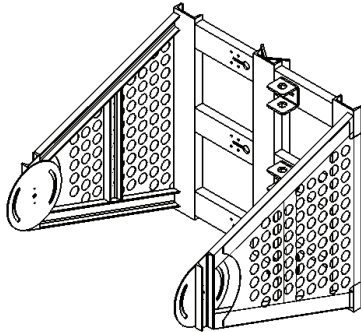

PM-R6

OUTDOOR
R6 -Model Specific

COMMUNITY BASSHORN POLE MOUNT

PoleStar®

OUTER FRAME