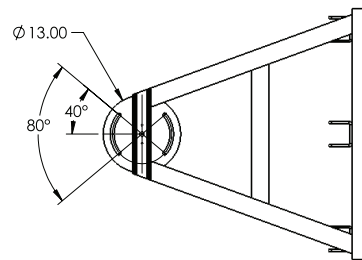

PM-R6

OUTDOOR
R6 -Model Specific

COMMUNITY BASSHORN POLE MOUNT

PoleStar®

SIDE VIEW

Adaptive Technologies Group
1635 E. Burnett Street | Signal Hill, CA 90755 USA
Ph: 562.424.1100 | Fax: 562.424.3520
www.adaptivetechnologiesgroup.com

ALWAYS INSTALL SAFETY CABLES

WARNING: Mounting and/or suspension of audio and video equipment requires experienced professionals. Improperly installed loudspeakers can result in property damage, personal injury and/or liability to the installing contractor.

Rated for outdoor use.