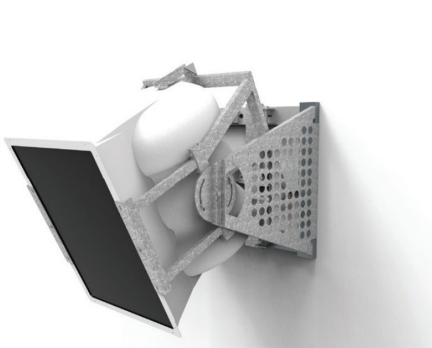

CUSTOM MOUNTING OPTIONS:

Adaptive Technologies Group

1635 E. Burnett Street | Signal Hill, CA 90755 USA
Ph: 562.424.1100 | Fax: 562.424.3520
www.adaptivetechgroup.com

ALWAYS INSTALL SAFETY CABLES

WARNING: Mounting and/or suspension of audio and video equipment requires experienced professionals. Improperly installed loudspeakers can result in property damage, personal injury and/or liability to the installing contractor.