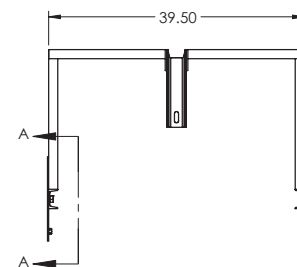

INNER CAGE

TOP VIEW

FRONT VIEW

SIDE VIEW

Adaptive Technologies Group
1635 E. Burnett Street | Signal Hill, CA 90755 USA
Ph: 562.424.1100 | Fax: 562.424.3520
www.adaptivetechnologiesgroup.com

ALWAYS INSTALL SAFETY CABLES