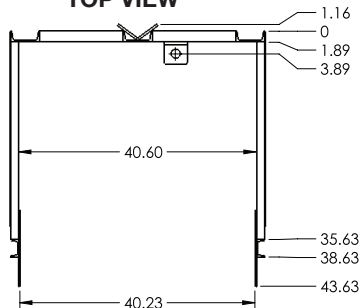

PM-R6

OUTDOOR
R6 -Model Specific

COMMUNITY BASSHORN POLE MOUNT

PoleStar®

TOP VIEW

Adaptive Technologies Group
1635 E. Burnett Street | Signal Hill, CA 90755 USA
Ph: 562.424.1100 | Fax: 562.424.3520
www.adaptivetechnologiesgroup.com

ALWAYS INSTALL SAFETY CABLES

WARNING: Mounting and/or suspension of audio and video equipment requires experienced professionals. Improperly installed loudspeakers can result in property damage, personal injury and/or liability to the installing contractor.

Rated for outdoor use.