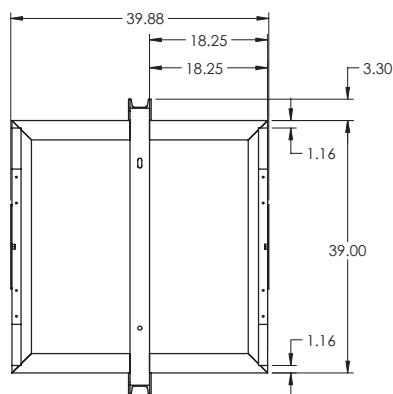

PM-R6

OUTDOOR
R6 -Model Specific

COMMUNITY BASSHORN POLE MOUNT

PoleStar®

FRONT VIEW

Adaptive Technologies Group
1635 E. Burnett Street | Signal Hill, CA 90755 USA
Ph: 562.424.1100 | Fax: 562.424.3520
www.adaptivetechnologiesgroup.com

ALWAYS INSTALL SAFETY CABLES

WARNING: Mounting and/or suspension of audio and video equipment requires experienced professionals. Improperly installed loudspeakers can result in property damage, personal injury and/or liability to the installing contractor.

Rated for outdoor use.