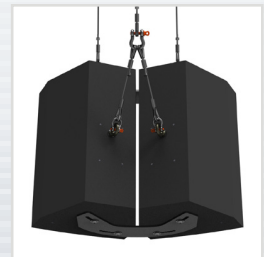

FP-MK8-2X1

(400 lb. WLL)

CLUSTER PACK PLANAR ARRAY KIT

FASPAC™

Clustering and flying MK series loudspeakers is easy, safe and very predictable. This planar array suspension kit joins two MK cabinets together to be flown as one, tight-packed for near field placement or splayed out for further distances from the audience.

Two plates come in the kit, one top and one bottom, with load rated eyebolts that provide the actual suspension. They pass through the plate and into the cabinet's threaded attach points.

SPECIFICATIONS:

Material: Steel Alloy
Finish: Powder Coat
Color: Black
Design Factor: 5:1 ratio
WLL: xxx lb. / xx Kg.
Shipping Weight: xxx lb./ xx Kg.

PACKAGE CONTENTS:

2pcs Joiner Plates
2pcs Eyebolt, 3/8-16x2.5
2pcs Eyebolt, 3/8-16x1.25
1pc Hardware Kit