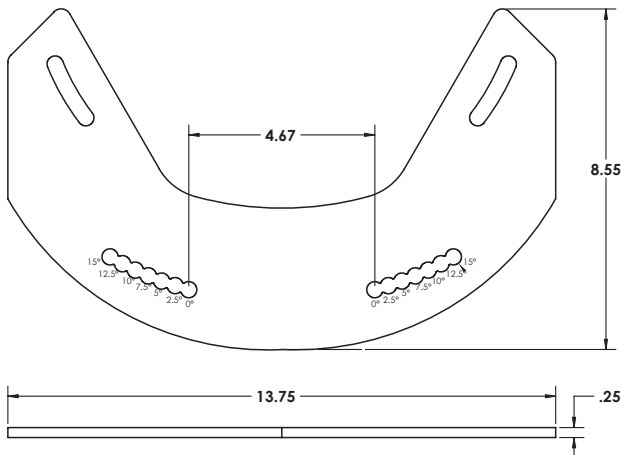

FP-MK8-2X1

(400 lb. WLL)

CLUSTER PACK PLANAR ARRAY KIT

FASPAC™

Clustering and flying MK series loudspeakers is easy, safe and very predictable. This planar array suspension kit joins two MK cabinets together to be flown as one, tight-packed for near field placement or splayed out for further distances from the audience.

Two plates come in the kit, one top and one bottom, with load rated eyebolts that provide the actual suspension. They pass through the plate and into the cabinet's threaded attach points.

SPECIFICATIONS:

Material: Steel Alloy
Finish: Powder Coat
Color: Black
Design Factor: 5:1 ratio
WLL: xxx lb. / xx Kg.
Shipping Weight: xxx lb./ xx Kg.

PACKAGE CONTENTS:

2pcs Joiner Plates
2pcs Eyebolt, 3/8-16x2.5
2pcs Eyebolt, 3/8-16x1.25
1pc Hardware Kit