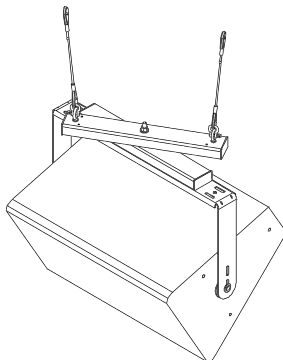

The top section of the One-Way-Array rigs from two overhead suspension points such as along a beam. The lower section supports the loudspeaker but rotates relative to the upper section, up to 360° horizontally. This gives the installer precise horizontal aiming of the loudspeaker.

OPTIONAL ACCESSORIES:

- ▶ 1. Steerables Tilt Cable Kit for tilt angle control
- ▶ 2. Fixed width U-Brackets for tilt angle control
- ▶ 3. Beam Clamps, Swivel Rings and rigging chain available to create hanging points
- ▶ 4. Eyebolts, Shackles and Turnbuckles available for complete install
- ▶ 5. Wire Rope components and supplies

SAS-1WA-30

250 lb. WLL

SUSPENSION AND AIMING FOR SINGLE CABINETS

Steerables®

ONE-WAY-ARRAY WITH STEERABLES TILT CABLE KIT VERTICAL ORIENTATION

One-Way-Array's standard configuration comes with eyebolts that secure to the upper and lower rotating arms. The entire assembly suspends from the upper eyebolts and the Steerables Tilt Cable Kit attaches to the lower eyebolts. Cable kits come in five different lengths to accommodate different down angles. The selected loudspeaker suspends from the cable kit and can be adjusted into any down angle.

ONE-WAY-ARRAY WITH U-BRACKET HORIZONTAL ORIENTATION

One-Way-Array's standard configuration comes with pre set holes in the lower rotating arm to accommodate standard Adaptive U-Brackets. To install, simply remove the center bolt, attach the selected U-Bracket using included hardware then reassemble the center bolt. Attach the loudspeaker in between the U-Bracket and tilt into position.