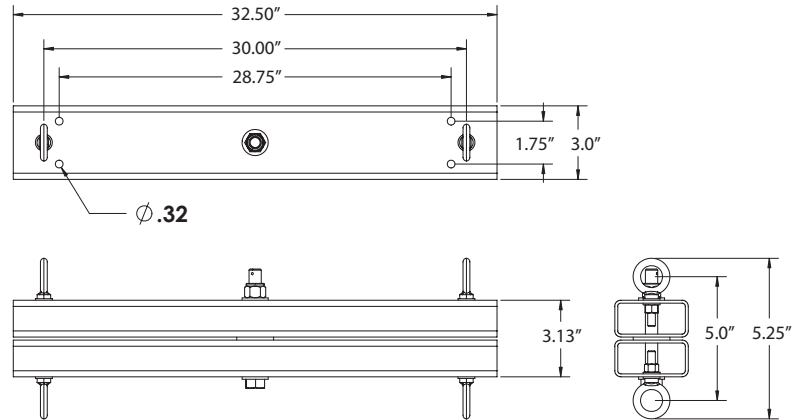

MADE IN USA Rated for indoor use.

DIMENSIONS:

30" Cross Arm

Adaptive Technologies Group
1635 E. Burnett Street | Signal Hill, CA 90755 USA
Ph: 562.424.1100 | Fax: 562.424.3520
www.adaptivetechgroup.com

ALWAYS INSTALL SAFETY CABLES

SAS-1WA-30

250 lb. WLL

SUSPENSION AND AIMING FOR SINGLE CABINETS

Steerables®

ONE-WAY-ARRAY WITH STEERABLES TILT CABLE KIT VERTICAL ORIENTATION

One-Way-Array's standard configuration comes with eyebolts that secure to the upper and lower rotating arms. The entire assembly suspends from the upper eyebolts and the Steerables Tilt Cable Kit attaches to the lower eyebolts. Cable kits come in five different lengths to accommodate different down angles. The selected loudspeaker suspends from the cable kit and can be adjusted into any down angle.