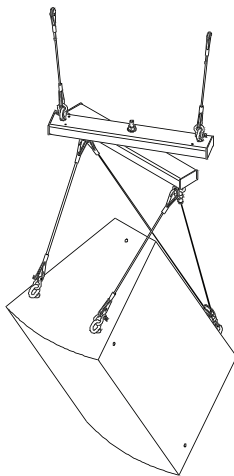

SAS-1WA-30

250 lb. WLL

SUSPENSION AND AIMING FOR SINGLE CABINETS

Steerables®

Save time and reduce clutter. The One-Way-Array™ is an easy use load-rated and off-the-shelf loudspeaker rigging and aiming system for single loudspeakers. It is ideal for aiming sound for left and right of house configurations and provides side & back fill coverage where speakers cannot be wall mounted.

The top section of the One-Way-Array rigs from two overhead suspension points such as along a beam. The lower section supports the loudspeaker but rotates relative to the upper section, up to 360° horizontally. This gives the installer precise horizontal aiming of the loudspeaker.

OPTIONAL ACCESSORIES:

- ▶ 1. Steerables Tilt Cable Kit for tilt angle control
- ▶ 2. Fixed width U-Brackets for tilt angle control
- ▶ 3. Beam Clamps, Swivel Rings and rigging chain available to create hanging points
- ▶ 4. Eyebolts, Shackles and Turnbuckles available for complete install
- ▶ 5. Wire Rope components and supplies

SAS-1WA-30

250 lb. WLL

SUSPENSION AND AIMING FOR SINGLE CABINETS

Steerables®

ONE-WAY-ARRAY WITH STEERABLES TILT CABLE KIT VERTICAL ORIENTATION

One-Way-Array's standard configuration comes with eyebolts that secure to the upper and lower rotating arms. The entire assembly suspends from the upper eyebolts and the Steerables Tilt Cable Kit attaches to the lower eyebolts. Cable kits come in five different lengths to accommodate different down angles. The selected loudspeaker suspends from the cable kit and can be adjusted into any down angle.