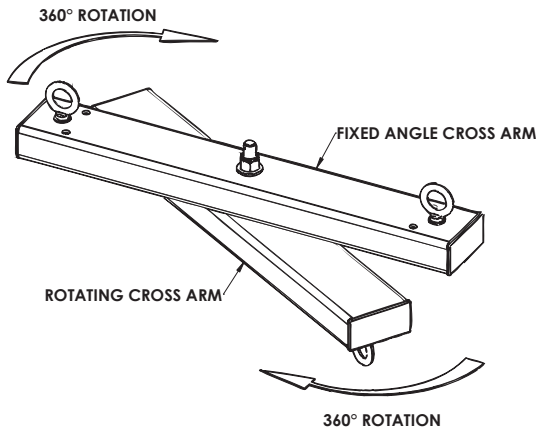

OPTIONAL ACCESSORIES:

- ▶ 1. Steerables Tilt Cable Kit for tilt angle control
- ▶ 2. Fixed width U-Brackets for tilt angle control
- ▶ 3. Beam Clamps, Swivel Rings and rigging chain available to create hanging points
- ▶ 4. Eyebolts, Shackles and Turnbuckles available for complete install
- ▶ 5. Wire Rope components and supplies

MADE IN USA Rated for indoor use.

DIMENSIONS:

30" Cross Arm

Adaptive Technologies Group
1635 E. Burnett Street | Signal Hill, CA 90755 USA
Ph: 562.424.1100 | Fax: 562.424.3520
www.adaptivetechgroup.com

ALWAYS INSTALL SAFETY CABLES

SAS-1WA-30

250 lb. WLL

SUSPENSION AND AIMING FOR SINGLE CABINETS

Steerables®

ONE-WAY-ARRAY WITH STEERABLES TILT CABLE KIT VERTICAL ORIENTATION

One-Way-Array's standard configuration comes with eyebolts that secure to the upper and lower rotating arms. The entire assembly suspends from the upper eyebolts and the Steerables Tilt Cable Kit attaches to the lower eyebolts. Cable kits come in five different lengths to accommodate different down angles. The selected loudspeaker suspends from the cable kit and can be adjusted into any down angle.