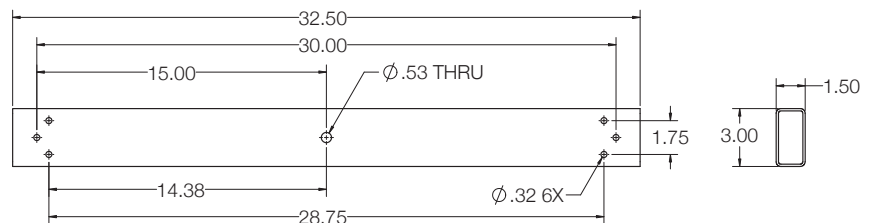

DIMENSIONS:

30" Cross Arm

Adaptive Technologies Group
1635 E. Burnett Street | Signal Hill, CA 90755 USA
Ph: 562.424.1100 | Fax: 562.424.3520
www.adaptivetechgroup.com

ALWAYS INSTALL SAFETY CABLES

WARNING: Mounting and/or suspension of audio and video equipment requires experienced professionals. Improperly installed loudspeakers can result in property damage, personal injury and/or liability to the installing contractor.