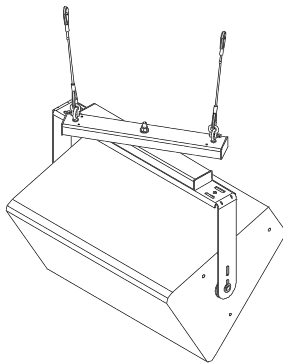

The top section of the One-Way-Array rigs from two overhead suspension points such as along a beam. The lower section supports the loudspeaker but rotates relative to the upper section, up to 360° horizontally. This gives the installer precise horizontal aiming of the loudspeaker.

OPTIONAL ACCESSORIES:

- ▶ 1. Steerables Tilt Cable Kit for tilt angle control
- ▶ 2. Fixed width U-Brackets for tilt angle control
- ▶ 3. Beam Clamps, Swivel Rings and rigging chain available to create hanging points
- ▶ 4. Eyebolts, Shackles and Turnbuckles available for complete install
- ▶ 5. Wire Rope components and supplies

SAS-1WA-40

220 lb. WLL

SUSPENSION AND AIMING FOR SINGLE CABINETS

Steerables®

ONE-WAY-ARRAY WITH STEERABLES TILT CABLE KIT VERTICAL ORIENTATION

One-Way-Array's standard configuration comes with eyebolts that secure to the upper and lower rotating arms. The entire assembly suspends from the upper eyebolts and the Steerables Tilt Cable Kit attaches to the lower eyebolts. Cable kits come in five different lengths to accommodate different down angles. The selected loudspeaker suspends from the cable kit and can be adjusted into any down angle.

ONE-WAY-ARRAY WITH U-BRACKET HORIZONTAL ORIENTATION

One-Way-Array's standard configuration comes with pre set holes in the lower rotating arm to accommodate standard Adaptive U-Brackets. To install, simply remove the center bolt, attach the selected U-Bracket using included hardware then reassemble the center bolt. Attach the loudspeaker in between the U-Bracket and tilt into position.