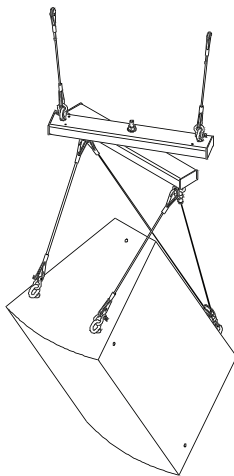

SAS-1WA-40

220 lb. WLL

SUSPENSION AND AIMING FOR SINGLE CABINETS

Steerables®

Save time and reduce clutter. The One-Way-Array™ is an easy use load-rated and off-the-shelf loudspeaker rigging and aiming system for single loudspeakers. It is ideal for aiming sound for left and right of house configurations and provides side & back fill coverage where speakers cannot be wall mounted.

The top section of the One-Way-Array rigs from two overhead suspension points such as along a beam. The lower section supports the loudspeaker but rotates relative to the upper section, up to 360° horizontally. This gives the installer precise horizontal aiming of the loudspeaker.

OPTIONAL ACCESSORIES:

- ▶ 1. Steerables Tilt Cable Kit for tilt angle control
- ▶ 2. Fixed width U-Brackets for tilt angle control
- ▶ 3. Beam Clamps, Swivel Rings and rigging chain available to create hanging points
- ▶ 4. Eyebolts, Shackles and Turnbuckles available for complete install
- ▶ 5. Wire Rope components and supplies

SAS-1WA-40

220 lb. WLL

SUSPENSION AND AIMING FOR SINGLE CABINETS

Steerables®

ONE-WAY-ARRAY WITH STEERABLES TILT CABLE KIT VERTICAL ORIENTATION

One-Way-Array's standard configuration comes with eyebolts that secure to the upper and lower rotating arms. The entire assembly suspends from the upper eyebolts and the Steerables Tilt Cable Kit attaches to the lower eyebolts. Cable kits come in five different lengths to accommodate different down angles. The selected loudspeaker suspends from the cable kit and can be adjusted into any down angle.