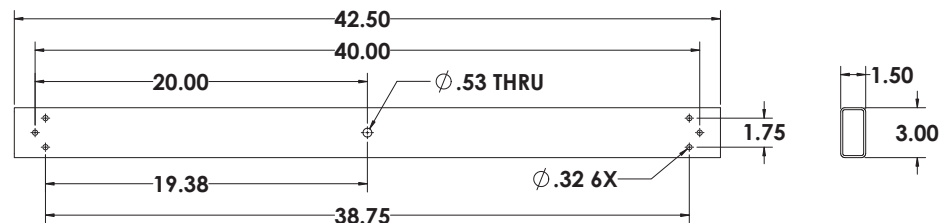

DIMENSIONS:

40" Cross Arm

Adaptive Technologies Group

1635 E. Burnett Street | Signal Hill, CA 90755 USA
Ph: 562.424.1100 | Fax: 562.424.3520
www.adaptivetechgroup.com

ALWAYS INSTALL SAFETY CABLES

WARNING: Mounting and/or suspension of audio and video equipment requires experienced professionals. Improperly installed loudspeakers can result in property damage, personal injury and/or liability to the installing contractor.