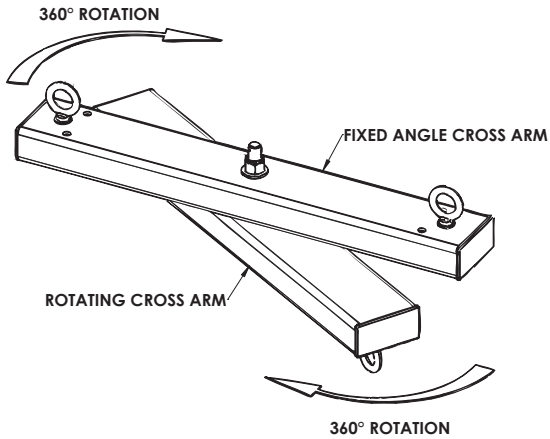

OPTIONAL ACCESSORIES:

- ▶ 1. Steerables Tilt Cable Kit for tilt angle control
- ▶ 2. Fixed width U-Brackets for tilt angle control
- ▶ 3. Beam Clamps, Swivel Rings and rigging chain available to create hanging points
- ▶ 4. Eyebolts, Shackles and Turnbuckles available for complete install
- ▶ 5. Wire Rope components and supplies

Rated for indoor use.

DIMENSIONS:

40" Cross Arm

Adaptive Technologies Group

1635 E. Burnett Street | Signal Hill, CA 90755 USA
Ph: 562.424.1100 | Fax: 562.424.3520
www.adaptivetechgroup.com

ALWAYS INSTALL SAFETY CABLES

SAS-1WA-40

220 lb. WLL

SUSPENSION AND AIMING FOR SINGLE CABINETS

Steerables®

ONE-WAY-ARRAY WITH STEERABLES TILT CABLE KIT VERTICAL ORIENTATION

One-Way-Array's standard configuration comes with eyebolts that secure to the upper and lower rotating arms. The entire assembly suspends from the upper eyebolts and the Steerables Tilt Cable Kit attaches to the lower eyebolts. Cable kits come in five different lengths to accommodate different down angles. The selected loudspeaker suspends from the cable kit and can be adjusted into any down angle.