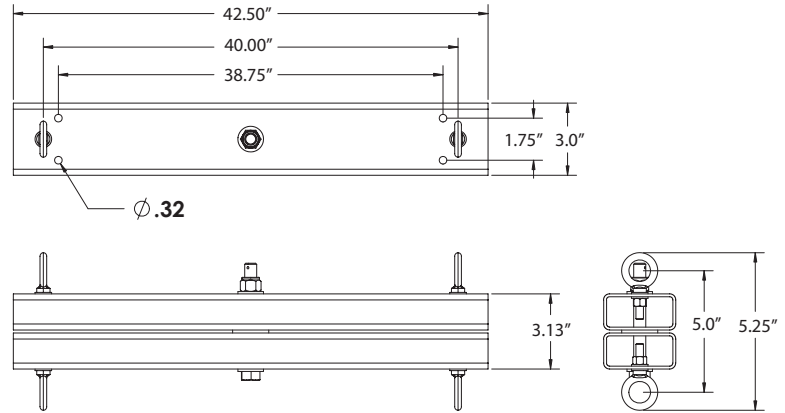

Rated for indoor use.

DIMENSIONS:

40" Cross Arm

Adaptive Technologies Group

1635 E. Burnett Street | Signal Hill, CA 90755 USA
Ph: 562.424.1100 | Fax: 562.424.3520
www.adaptivetechgroup.com

ALWAYS INSTALL SAFETY CABLES

SAS-1WA-40

220 lb. WLL

SUSPENSION AND AIMING FOR SINGLE CABINETS

Steerables®

ONE-WAY-ARRAY WITH STEERABLES TILT CABLE KIT VERTICAL ORIENTATION

One-Way-Array's standard configuration comes with eyebolts that secure to the upper and lower rotating arms. The entire assembly suspends from the upper eyebolts and the Steerables Tilt Cable Kit attaches to the lower eyebolts. Cable kits come in five different lengths to accommodate different down angles. The selected loudspeaker suspends from the cable kit and can be adjusted into any down angle.