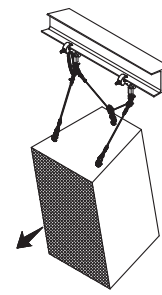

3-Point Suspension