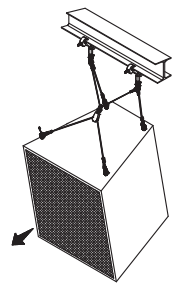

4-Point Suspension**

Adaptive Technologies Group
1635 E. Burnett Street | Signal Hill, CA 90755 USA
Ph: 562.424.1100 | Fax: 562.424.3520
www.adaptivetechnologiesgroup.com