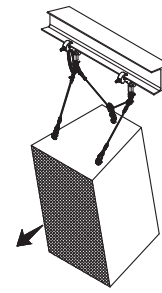

The Steerables® Tilt Cable Kit provides a simple method of suspending and aiming loudspeakers, offering unprecedented ease of installation and aiming. Loudspeakers and other objects can be suspended to the top of the cabinet to achieve just slight down tilt angles or be suspended from the back of the cabinet to achieve a steeper down tilt angle (See illustrations below).

*Clutch lock design factor = 5:1

** 4-Point suspension requires additional pair of fixed length cables

WLL = Working Load Limit

PACKAGE CONTENTS & WORKING LOAD:

QTY.	DESCRIPTION	WLL (lbs/Kg)
2 pcs	3/16" dia. Fixed Cable	420/191
1 pc	1/8" dia. Pull back cable	200/91
5 pcs	3/8" Quick Links	2200/1000
1 pc	Clutch lock assembly	220/100*
1 pc	Pulley assembly	210/95
1 pc	Thread Lock	.5 ml

DIMENSIONS:

Top Attachment
Approx. 0°-15°

Shallow Angles

Top and Back Attachment
Approx. 15°-45°

Medium Angles

Back Attachment
Approx. 45°-90°

Steep Angles

2-Point Suspension