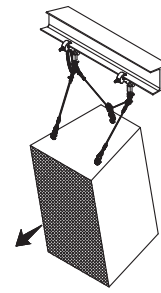

3-Point Suspension